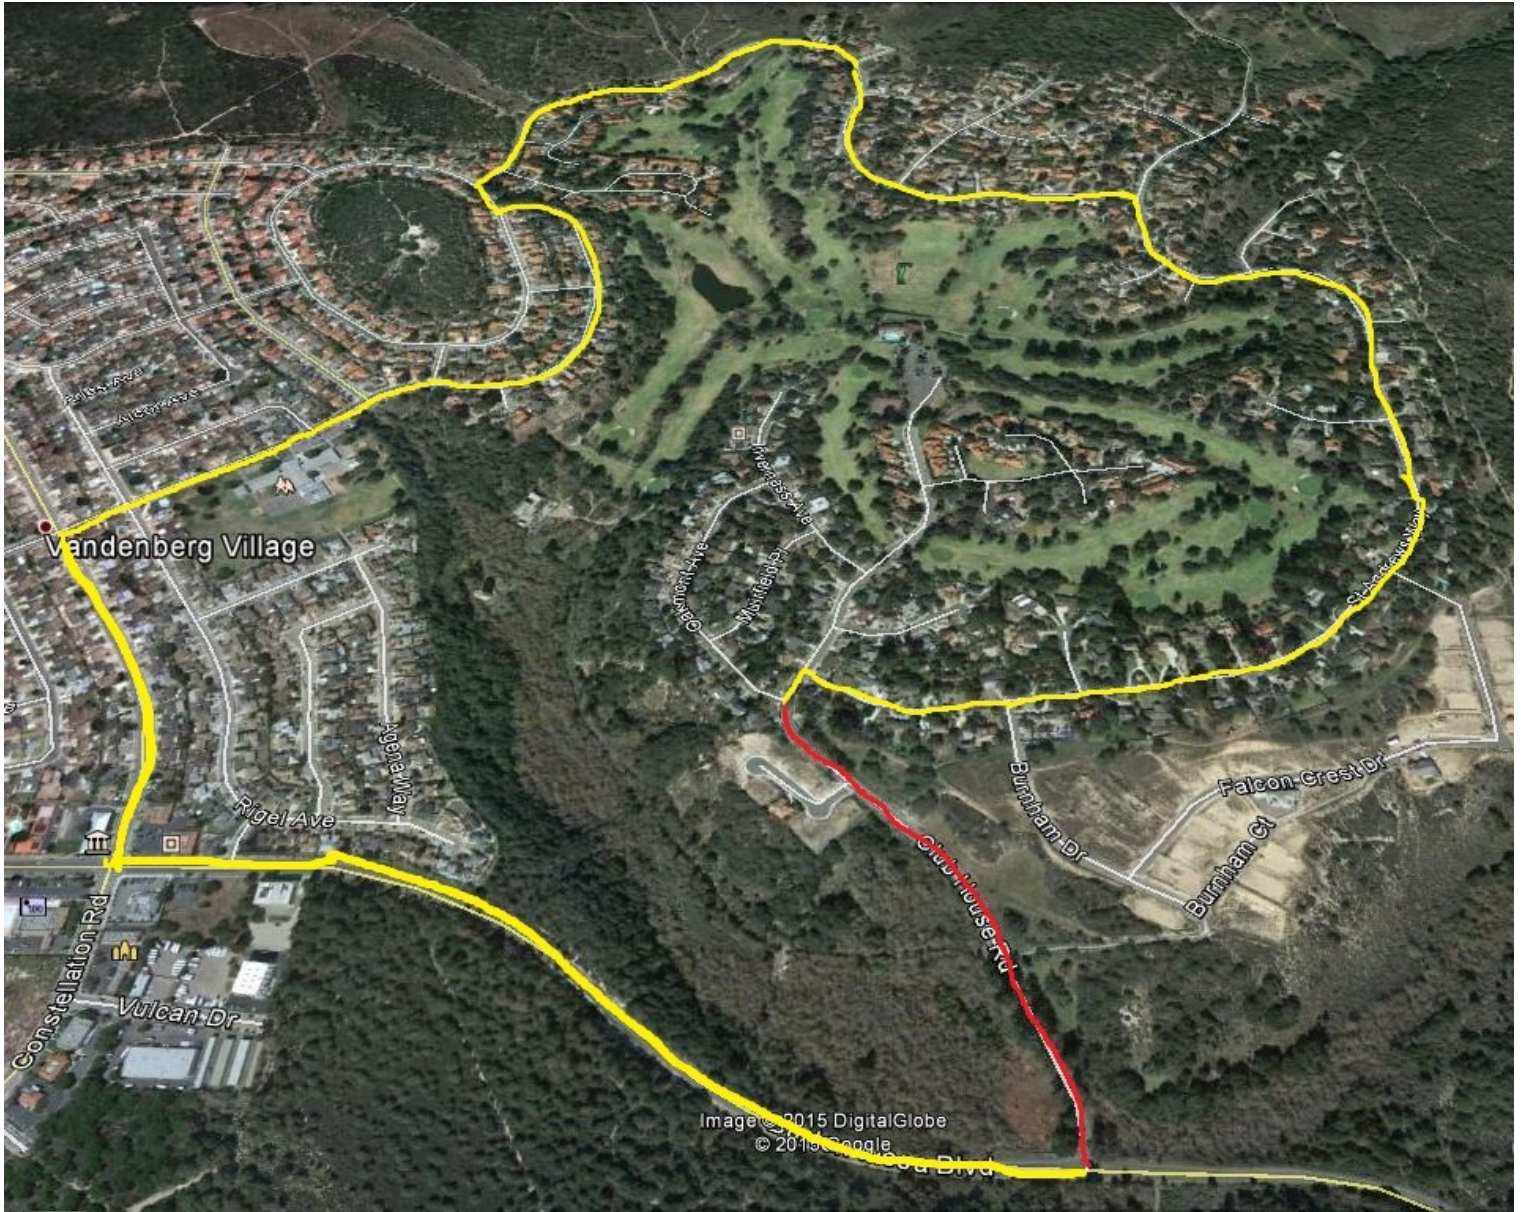

NOTICE

ROAD CLOSURE CLUBHOUSE ROAD VANDENBERG VILLAGE

Vandenberg Village Community Services District (VVCSD) is contracting with Bunyon Brothers Tree Service to remove all the remaining dead and dying Monterey Pine trees along Clubhouse Road. For the safety of the public, we will be temporarily closing the section of Clubhouse Road between Oakmont Avenue and Burton Mesa Boulevard for three days. Vehicles will be able to access the Country Club via Constellation Road using the posted detour route.

RED - Clubhouse Road Closure
YELLOW - Detour Route